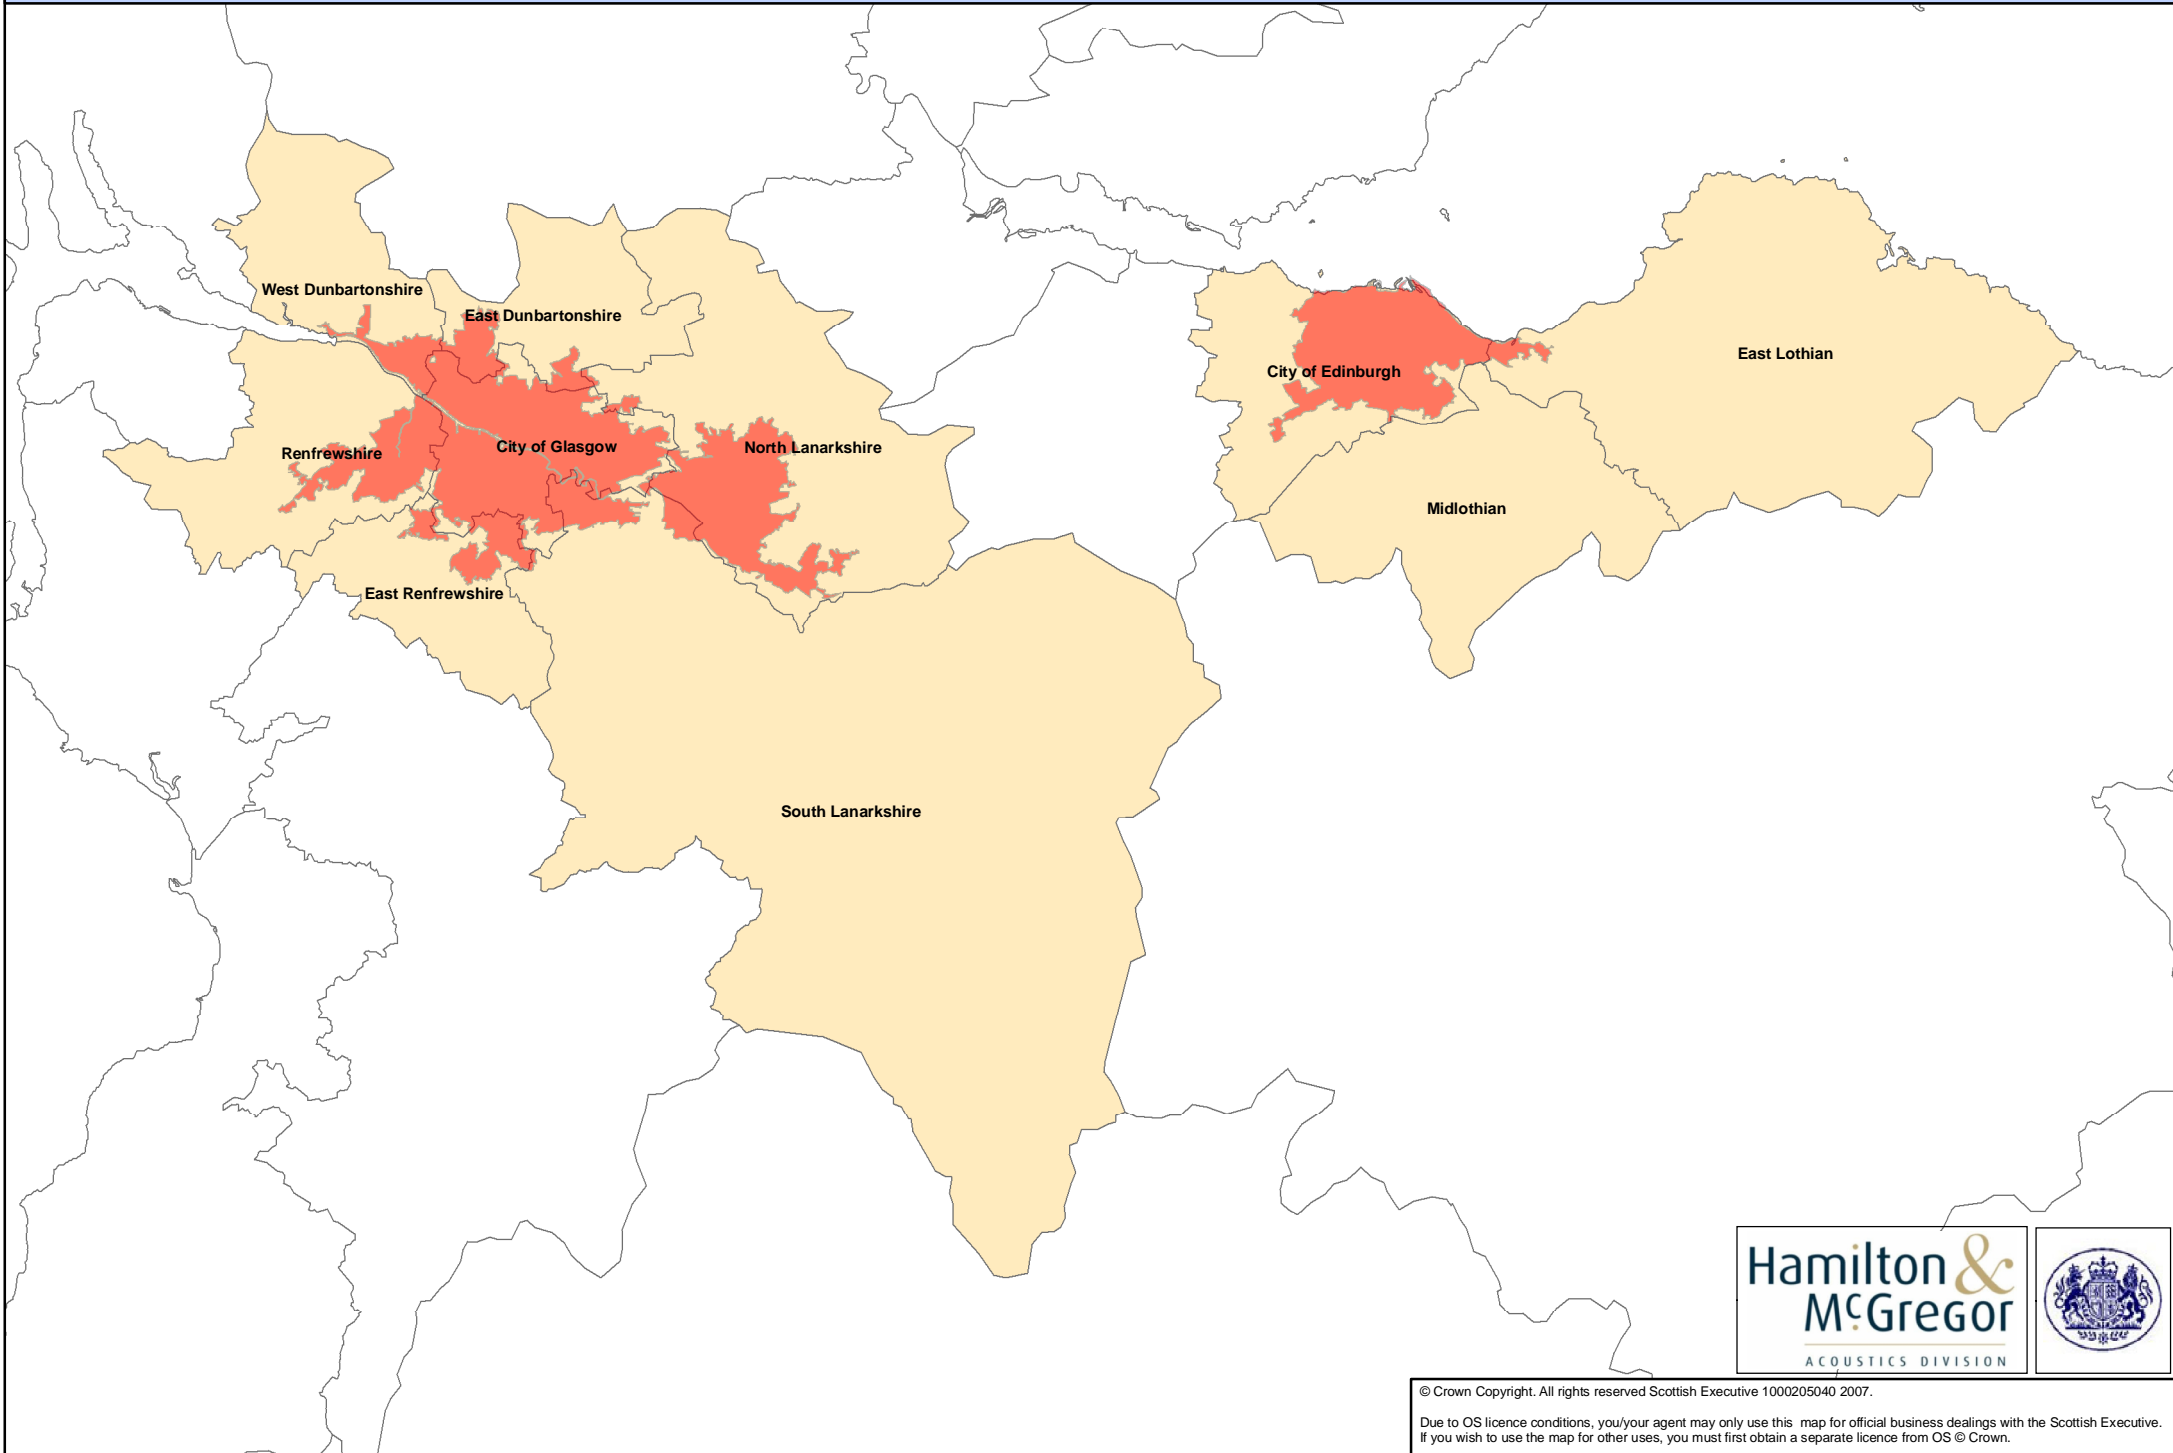

Agglomeration Boundaries - First Stage of Noise Mapping (Scotland) for END

© Crown Copyright. All rights reserved Scottish Executive 1000205040 2007.

Due to OS licence conditions, you/your agent may only use this map for official business dealings with the Scottish Executive. If you wish to use the map for other uses, you must first obtain a separate licence from OS © Crown.